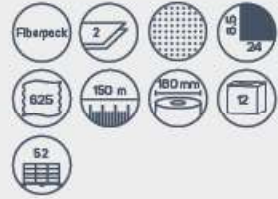

Cod. 812158