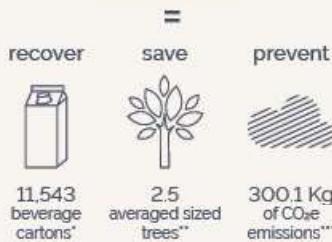

* Considering cartons per 1 litre beverage.
** Source: United Nations Environment Programme, Report 2011: Towards a Green Economy.
*** Source: European Union Life Cycle Database (ELCD).

KITCHEN TOWEL
KÜCHENROLLE KEUKENROLLEN