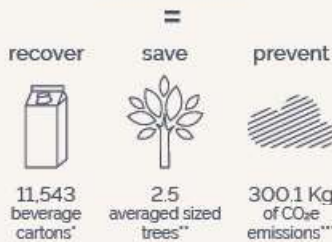

By choosing 1 pallet (45 boxes) of Econatural 450 industrial roll you help to:

\* Considering cartons per 1 litre beverage.  
\*\* Source: United Nations Environment Programme, Report 2011: Towards a Green Economy.  
\*\*\* Source: European Union Life Cycle Database (ELCD).