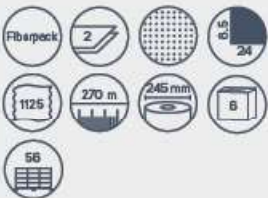

Cod. 812159