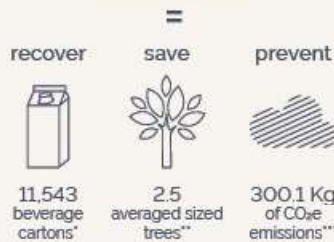

\* Considering cartons per 1 litre beverage.  
\*\* Source: United Nations Environment Programme, Report 2011: Towards a Green Economy.  
\*\*\* Source: European Union Life Cycle Database (ELCD).

KITCHEN TOWEL  
KÜCHENROLLE KEUKENROLLEN