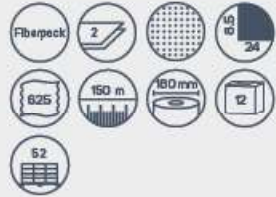

Cod. 812158