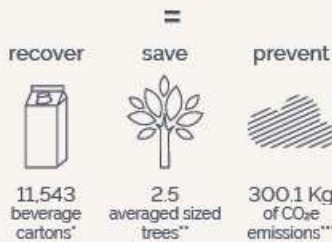

By choosing 1 pallet (45 boxes) of Econatural 450 industrial roll you help to:

* Considering cartons per 1 litre beverage.
** Source: United Nations Environment Programme, Report 2011: Towards a Green Economy.
*** Source: European Union Life Cycle Database (ELCD).