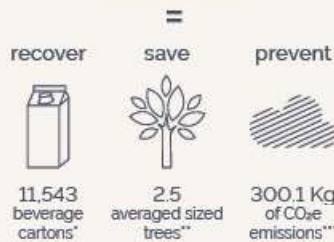

By choosing 1 pallet (45 boxes) of Econatural 450 industrial roll you help to:

* Considering cartons per 1 litre beverage.
** Source: United Nations Environment Programme, Report 2011: Towards a Green Economy.
*** Source: European Union Life Cycle Database (ELCD).